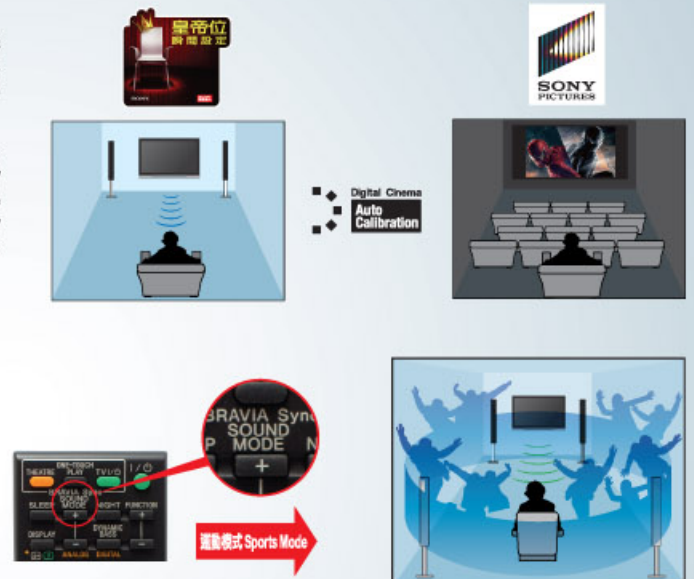

自動音場調校功能 DCAC – Auto Calibration easy & flexible set-up

先進「自動音場調校」功能，讓用戶按其個人需要及客廳的形狀和面積，根據7種的多種揚聲器排列法選擇擺放中置、前置和後置揚聲器，令安裝更具彈性及方便，不會再受環境限制。這個安裝簡易的組合能透過隨機附送的感應器量度最佳聆聽位置與揚聲器之間的距離，同時按用戶選定的欣賞環境自動調校揚聲器的水平和頻率，並準確地製造出最佳的音場，提供豐富的音響效果。

The advanced Digital Cinema Auto Calibration (DCAC) offers more installation flexibility as users can now easily place the center, front and rear speakers according to the seven modes of multi speaker formation to suit their needs as well as the shape and area of the living room, no more restriction by the environment! This simple and easy set-up feature utilizes the supplied sensor to measure between best listening position and speakers' distance, while automatically calibrating speakers' level and frequency with the listening environment to accurately optimize the sound field, providing a rich sound reproduction.

7揚聲器排列法 7 Speaker Formation

自動音場調校 Digital Cinema Auto Calibration (DCAC)

不管你的空間大小及形狀或揚聲器的擺放位置是怎樣，你仍能自動地獲得專業級的環繞聲效果。 Regardless the size and shape of your room or the speaker's position, you still get professional Surround Sound for your home theatre, automatically.

長窄空間 LONG NARROW ROOM

細小空間 SMALL SIZE ROOM

自動音場調校功能 DCAC Function

型號 Model	級別 Grade	量度時間* Measurement Time	揚聲器位置準確度* Sp. Pos. Accuracy	重低音揚聲器量度 Subwoofer Measurement
DAV-DZ1000 DAV-DZ870KW DAV-IS10	銀級 Silver	約 30 秒 Approx. 30 Sec.	約 2 厘米 Approx. 2 cm	包括 Included
DAV-DZ270K	銅級 Bronze	約 3 分鐘 Approx. 3 Mins.	約 30 厘米 Approx. 30 cm	不包括 Not Included

* 量度時間及揚聲器位置準確度會因量度環境因素而有所差異。
Measurement Time & Speaker Position Accuracy are subject to environmental factors.*

自動音場調校 - 數碼影院音響模式 D.C.S with D.C.A.C