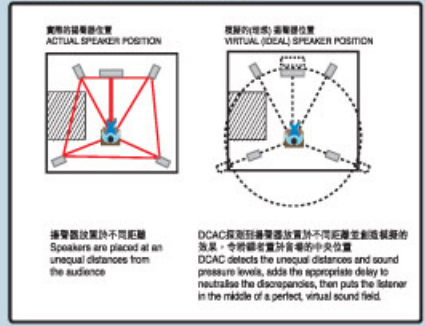

The advanced Digital Cinema Auto Calibration (DCAC) offers more installation flexibility as users can now easily place the center, front and rear speakers according to the seven modes of multi speaker formation to suit their needs as well as the shape and area of the living room, no more restriction by the environment! This simple and easy set-up feature utilizes the supplied sensor to measure between best listening position and speakers' distance, while automatically calibrating speakers' level and frequency with the listening environment to accurately optimize the sound field, providing a rich sound reproduction.

7揚聲器排列法 7 Speaker Formation

自動音場調校 Digital Cinema Auto Calibration (DCAC)

不管你的空間大小及形狀或揚聲器的擺放位置是怎樣，你仍能自動地獲得專業級的環繞聲效果。 Regardless the size and shape of your room or the speaker's position, you still get professional Surround Sound for your home theatre, automatically.

長窄空間 LONG NARROW ROOM

細小空間 SMALL SIZE ROOM

自動音場調校功能 DCAC Function

型號 Model	級別 Grade	量度時間* Measurement Time	揚聲器位置準確度* Sp. Pos. Accuracy	重低音揚聲器量度 Subwoofer Measurement
DAV-DZ1000 DAV-DZ870KW DAV-IS10	銀級 Silver	約 30 秒 Approx. 30 Sec.	約 2 厘米 Approx. 2 cm	包括 Included
DAV-DZ270K	銅級 Bronze	約 3 分鐘 Approx. 3 Mins.	約 30 厘米 Approx. 30 cm	不包括 Not Included