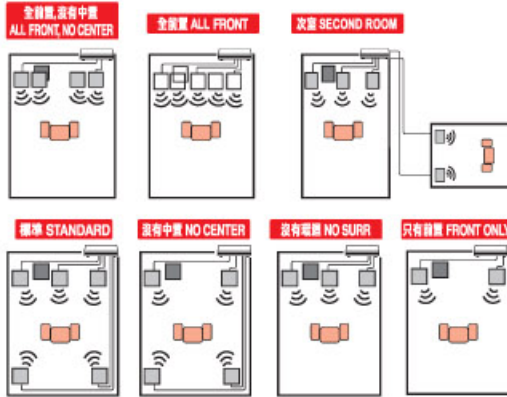

自動音場調校功能 DCAC – Auto Calibration easy & flexible set-up

先進「自動音場調校」功能，讓用戶按其個人需要及客廳的形狀和面積，根據7種的多種揚聲器排列法選擇擺放中置、前置和後置揚聲器，令安裝更具彈性及方便，不會再受環境限制。這個安裝簡易的組合能透過隨機附送的感應器量度最佳聆聽位置與揚聲器之間的距離，同時按用戶選定的欣賞環境自動調校揚聲器的水平和頻率，並準確地製造出最佳的音場，提供豐富的音響效果。

The advanced Digital Cinema Auto Calibration (DCAC) offers more installation flexibility as users can now easily place the center, front and rear speakers according to the seven modes of multi speaker formation to suit their needs as well as the shape and area of the living room, no more restriction by the environment! This simple and easy set-up feature utilizes the supplied sensor to measure between best listening position and speakers' distance, while automatically calibrating speakers' level and frequency with the listening environment to accurately optimize the sound field, providing a rich sound reproduction.

7揚聲器排列法 7 Speaker Formation