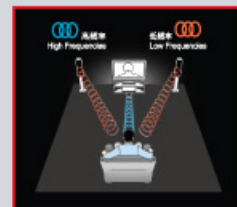

Haas Effect 聲音延緩功能及低音處理功能 Dramatic Haas Effect And Bass Management

因先進技之名、挾淳美音色之盛！DAV-DZ1000特設S-Master全數碼放大器，配合多項頂尖功能，矢志將最具現場感的音色，完美重現。

Revel in the sound and the glory of cutting-edge audio technology, thanks to the S-Master Digital Amplifier in the DAV-DZ1000. Enjoy everything pure audio is meant to be as several outstanding features combine to give you a listening experience that can be described in only one word. Perfect.