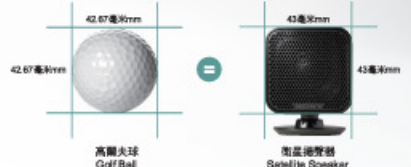

尺寸比例 Size Comparison

傳統型號 Conventional Model

「隱聲道」DAV-IS10