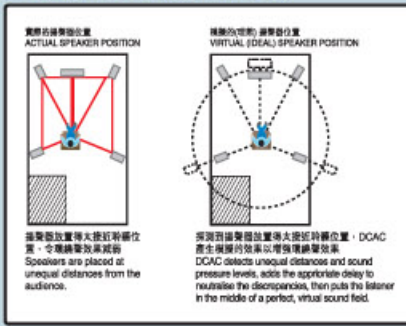

長窄空間 LONG NARROW ROOM