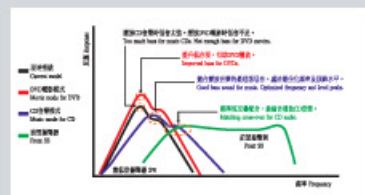

電影模式/音樂模式 Dynamic Movie And Music Mode

DAV-DZ1000為帶來觀賞電影或播放純音樂應有的細膩、細緻。內置32-bit數碼訊號處理器，營造最佳音效模式：電影模式可創造雄厚低音及圓中至高頻音，增添現場真實感；而音樂模式則著重音演繹，讓你捕捉旋律的每項細節。

By bringing out all the subtle nuances of movie and music audio, built-in 32-bit Digital Signal Processing (DSP) gives you the best of both worlds. Movie Mode provides deep bass and exceptional mid to high presence that puts you in the middle of the action, while Music Mode maintains original sound purity from the satellite speakers.