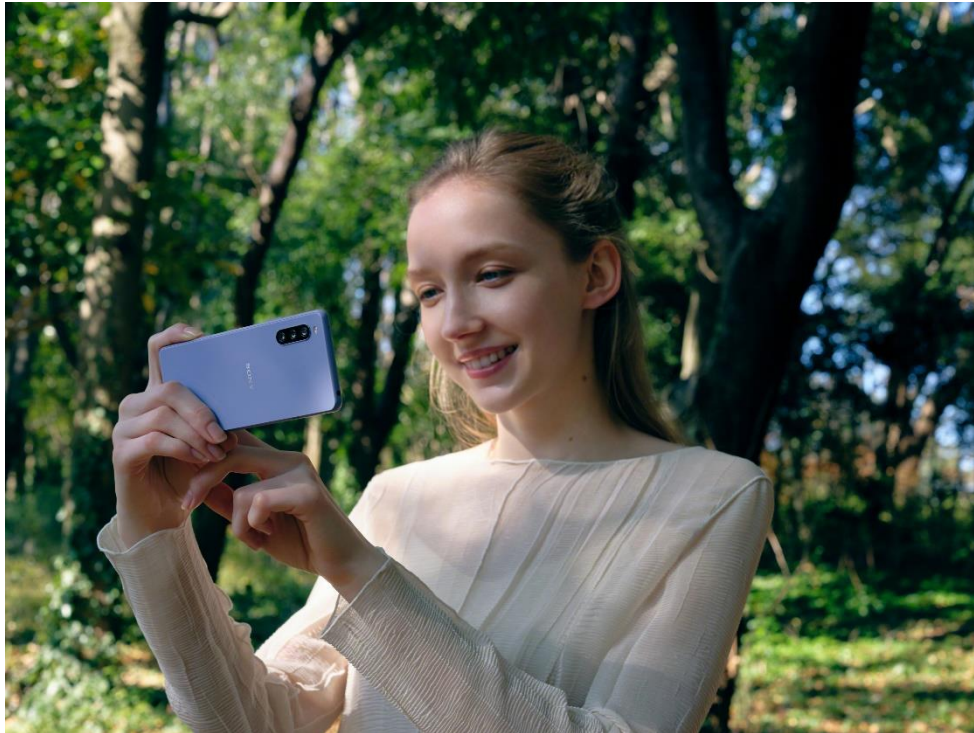

Triple lens camera enhanced for low light scene and moving object

Featuring ultra-wide, wide, and telephoto options, the triple lens camera lets users capture a huge variety of shots - from expansive landscapes to expressive portraits. The ultra-wide 16mm lens allows phone shooters to capture expansive imagery, expressing dramatic landscapes and full-scale scenery. The versatile 27mm lens is a wide lens that is ideal for a variety of shooting situations and low light scenes, whilst the 54mm telephoto lens allows users to get closer to their subjects – making it ideal for portraits.

Auto mode on Xperia 10 III **now features animal detectionⁱⁱⁱ**, which can identify whether a subject is a dog or cat. It then adjusts the shutter speed and ISO Sensitivity accordingly to capture photos with less blur.

The improved F1.8 lens and enhanced image processing algorithm allows users to take photos in low light with less noise, both in Night mode and Auto mode. When shooting in bright sunshine or in backlit conditions, Auto HDR helps prevent blackout in the shaded areas of the shot or whiteout in the bright parts, ensuring faces and expressions are more visible.

When shooting in Burst mode, Xperia 10 III shoots at 10fps, ensuring subjects in motion are never missed and furthermore auto exposure works on every frame.

Finally, Xperia 10 III features 4K video recording, allowing users to shoot video with four times the resolution of full HD and SteadyShot™ ensures smooth, shake-free videos even when recording on the move.