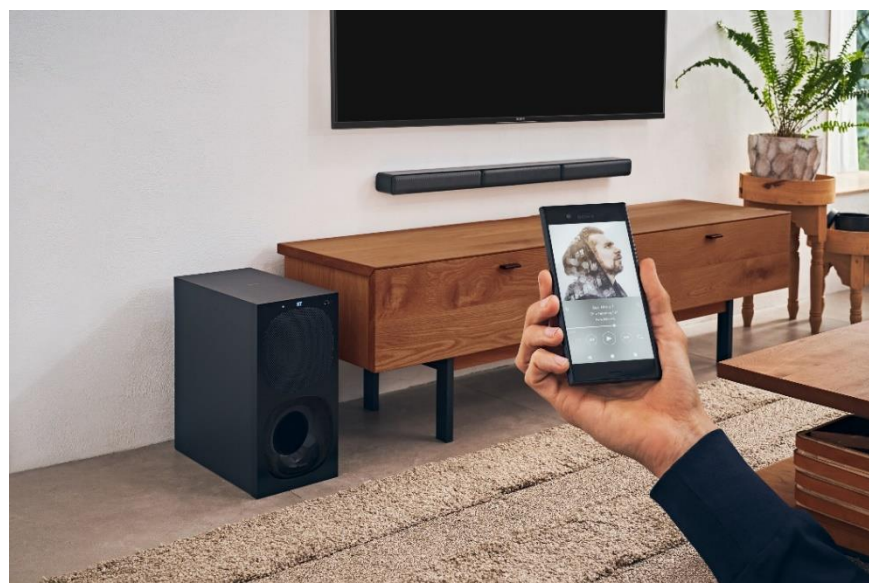

Show-stopping sound

The HT-S40R comes with 600W total power output, 5.1 channel real surround sound and Dolby Audio® technology, bringing powerful sound that puts you at the heart of the action. With 600W of power, a sense of realism and being in the centre of the cinematic experience is heightened, allowing movie lovers to hear every minute detail- bringing every scene to life. Featuring a combination of a soundbar, subwoofer and discrete wireless rear speakers, this Dolby Audio® 5.1 channel real surround sound system envelopes viewers in an aural spectacle of ambience, emotion and drama.