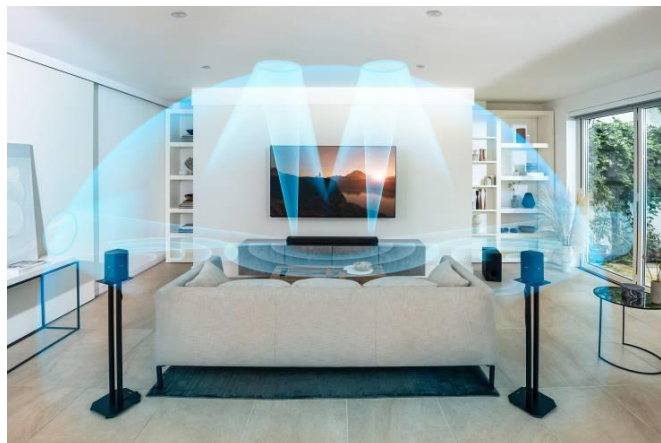

Entertainment with added realism

The **HT-A5000** creates vivid scenes full of real-life colour and depth. All of the original picture quality is preserved when played through the **HT-A5000**, so you'll be completely immersed in movies. Gaming and movies are much more thrilling and realistic as **HT-A5000** supports all the latest formats such as 8K HDR, 4K 120fps and Dolby Vision®.

Enjoy extra deep bass and surround sound with optional speakers

Adding an optional subwoofer to your system to handle low frequencies allows the system to reproduce sound with greater impact and power than before. Three models are available, designed to bring out deeper bass, more voice clarity and extra fidelity in everything you listen to. The **SA-SW5** optional subwoofer features 300W of deep, rich bass from a 180mm driver with passive radiator. The **SA-SW3** optional subwoofer features 200W of sound from a compact bass reflex subwoofer with a 160mm driver. The **SA-RS3S** optional rear speakers deliver 100W of wider surround sound and can also be mounted on to walls.