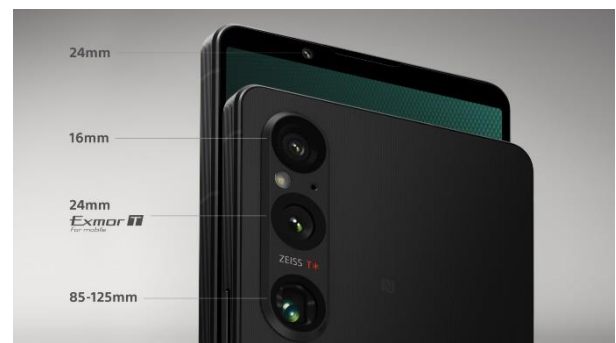

“We continue to prioritize the needs of our customers and the new Xperia 1 V allows for the next level of content creation, viewing experience, gaming performance, battery life and audio capabilities,” says Yang Cheng, Vice President, Imaging Solutions, Sony Electronics Inc. “The opportunities and needs for smartphones are increasing and with the Xperia 1 V the possibilities for creation by photo and video are truly endless.”

Elevating Content Capture

The Xperia 1 V is raising the bar with its' newly developed image sensor which depicts rich colors and textures of people, landscapes, and scenes in even dark locations. Due to the combination of the low-light performance, which is approximately double compared to the previous model² and the high-speed multi frame overlay procession technology of the Xperia 1 V, it is possible to shoot a noise resistant photo with a wider dynamic range that is equivalent to a full-frame camera³. The 24 mm lens on the back of the Xperia 1 V equipped with a 2-layer Transistor Pixel stacked CMOS image sensor “Exmor T for mobile” which is about 1.7 times larger than previous image sensor. In addition, the 85-125 mm (F2.3-F2.8) optical zoom lens enables bright portraits with little distortion.